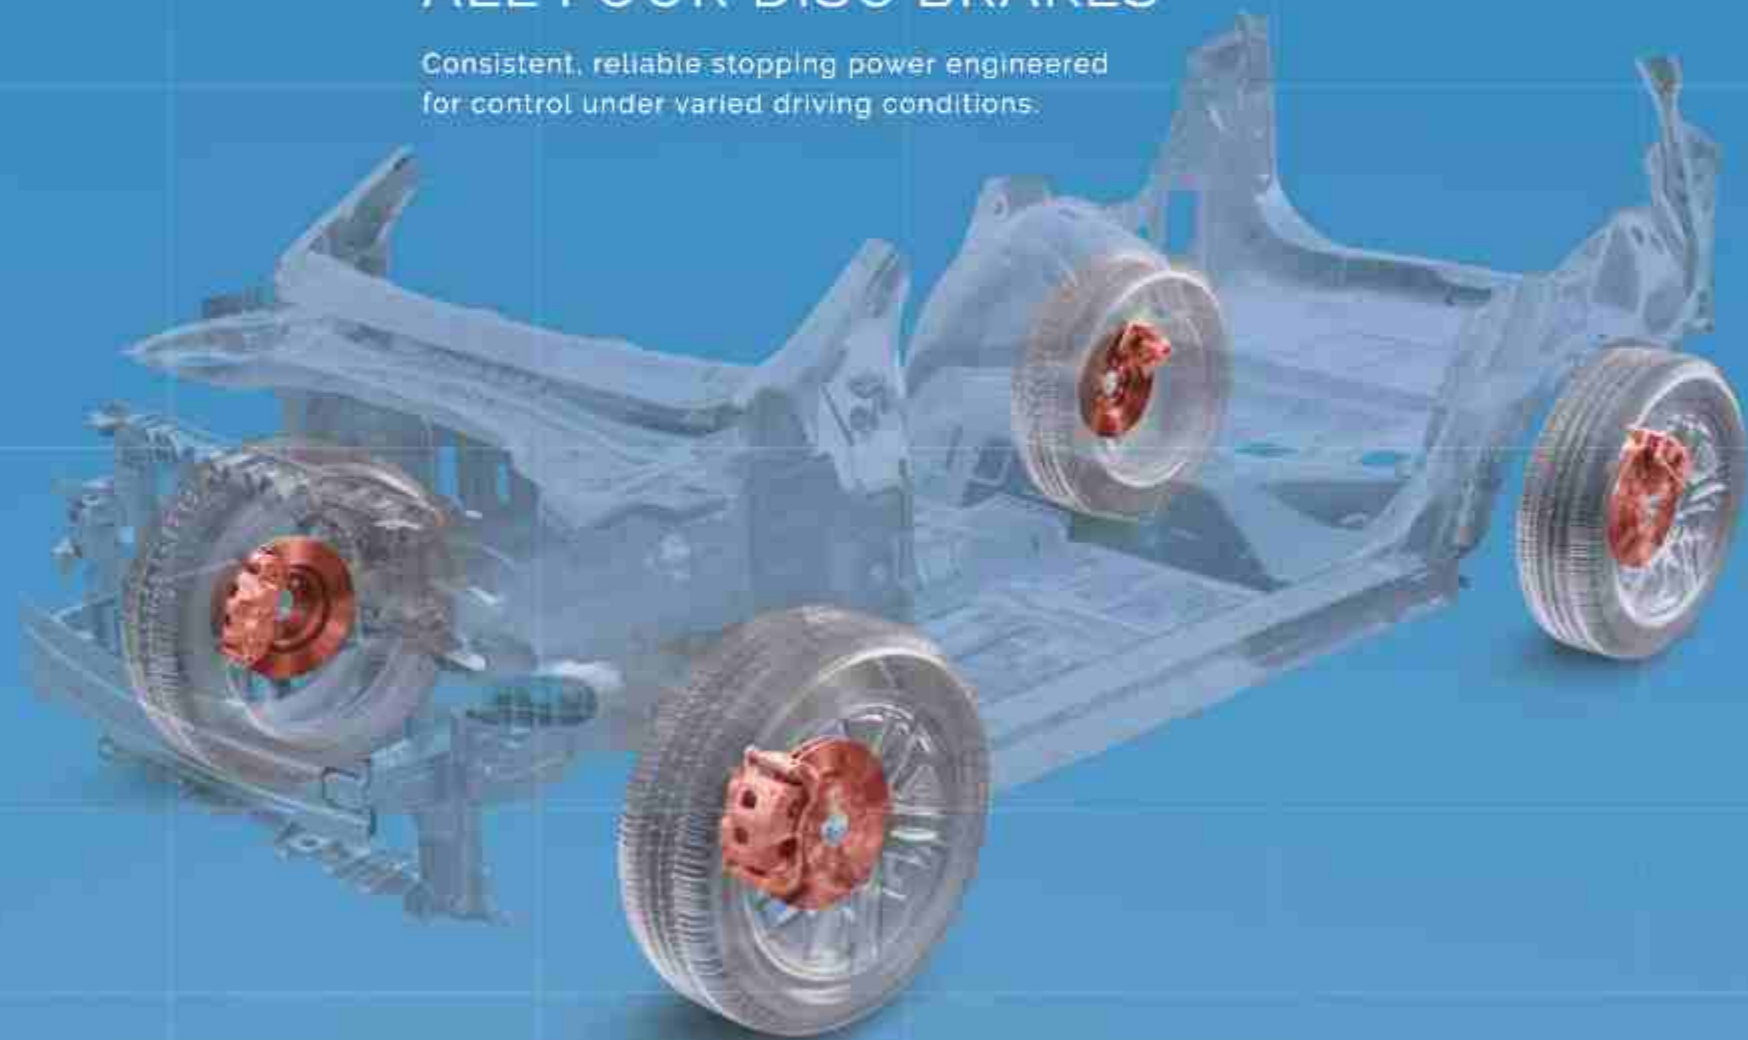

ALL FOUR DISC BRAKES

Consistent, reliable stopping power engineered for control under varied driving conditions.